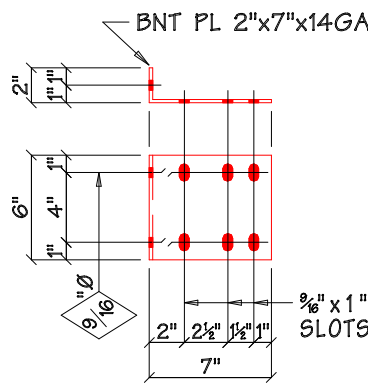

PURLIN & GIRT CLIP~MK P1

FLANGE BRACE CLIP~MK P2

PURLIN CLIP~MK P4

JAMB TOP CLIP~MK P5

GIRT CLIP~MK P7

EW COLUMN CLIP~MK P11

JAMB BASE CLIP~MK P19

GIRT CLIP~MK P25

GIRT CLIP~MK P28

ERECTION STANDARDS
STANDARD CLIPS

DRAWING ES-154
