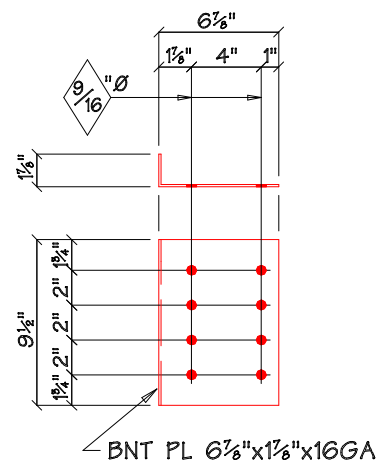

PURLIN & GIRT CLIP~MK P1

FLANGE BRACE CLIP~MK P2

PURLIN CLIP~MK P4

JAMB TOP CLIP~MK P5

GIRT CLIP~MK P7

EW COLUMN CLIP~MK P11

JAMB BASE CLIP~MK P19

GIRT CLIP~MK P25

GIRT CLIP~MK P28

ERECTION STANDARDS
STANDARD CLIPS

DRAWING ES-154
