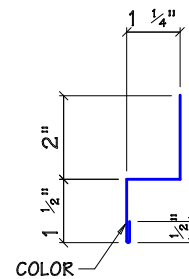

WINDOW SILL TRIM - MK T37
(CONVENTIONAL WINDOW "U" PANEL)

TYLER BUILDING SYSTEMS, L.P. P.O. BOX 130819 • TYLER, TEXAS 75713	STANDARD TRIM	DRAWING ST-114
	TRIM DETAILS