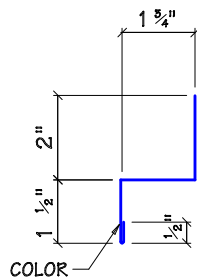

WINDOW SILL TRIM - MK T36
(CONVENTIONAL WINDOW "R" PANEL)