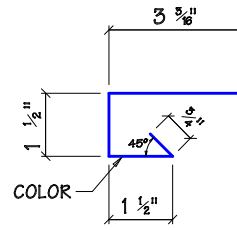

DOOR & WINDOW HEAD TRIM - MK T30
("R" PANEL)

DOOR & WINDOW JAMB TRIM - MK T31
("R" PANEL)

DOOR & WINDOW HEAD TRIM - MK T32
("U" PANEL)

DOOR & WINDOW JAMB TRIM - MK T33
("U" PANEL)

DOOR & WINDOW TRIM - MK T34