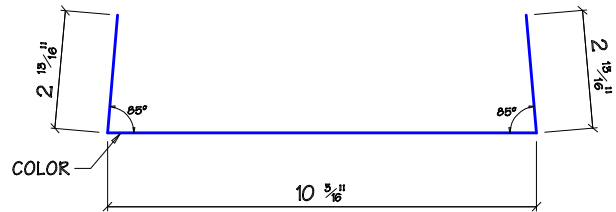

DOOR & WINDOW HEAD TRIM - MK T30
("R" PANEL)

DOOR & WINDOW JAMB TRIM - MK T31
("R" PANEL)

DOOR & WINDOW HEAD TRIM - MK T32
("U" PANEL)

DOOR & WINDOW JAMB TRIM - MK T33
("U" PANEL)

DOOR & WINDOW TRIM - MK T34