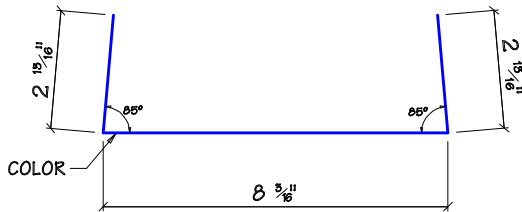

DOOR & WINDOW HEAD TRIM - MK T30
("R" PANEL)

DOOR & WINDOW JAMB TRIM - MK T31
("R" PANEL)

DOOR & WINDOW HEAD TRIM - MK T32
("U" PANEL)

DOOR & WINDOW JAMB TRIM - MK T33
("U" PANEL)

DOOR & WINDOW TRIM - MK T34