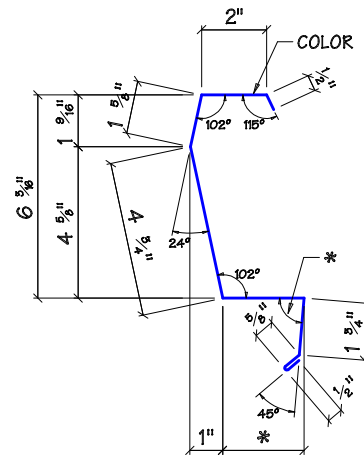

"SS" RAKE TRIM - MK T51

"SS" VARIABLE TERMINATION - MK T52

"SS" RAKE SLIDE - MK T53

"SS" GUTTER - MK T54

"SS" EAVE TRIM - MK T55

"SS" HIGH SIDE EAVE TRIM - MK T56

"SS" GUTTER - MK T57

* VARIES WITH ROOF PITCH

STANDARD TRIM

TRIM DETAILS

DRAWING

ST-116