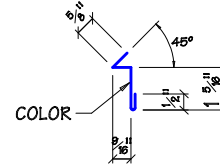

"SS" RAKE TRIM - MK T51

"SS" VARIABLE TERMINATION - MK T52

"SS" RAKE SLIDE - MK T53

"SS" GUTTER - MK T54

"SS" EAVE TRIM - MK T55

"SS" HIGH SIDE EAVE TRIM - MK T56

"SS" GUTTER - MK T57

* VARIES WITH ROOF PITCH

STANDARD TRIM

TRIM DETAILS

DRAWING

ST-116