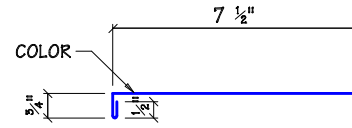

"SS" RAKE TRIM - MK T51

"SS" VARIABLE TERMINATION - MK T52

"SS" RAKE SLIDE - MK T53

"SS" GUTTER - MK T54

"SS" EAVE TRIM - MK T55

"SS" HIGH SIDE EAVE TRIM - MK T56

"SS" GUTTER - MK T57

* VARIES WITH ROOF PITCH