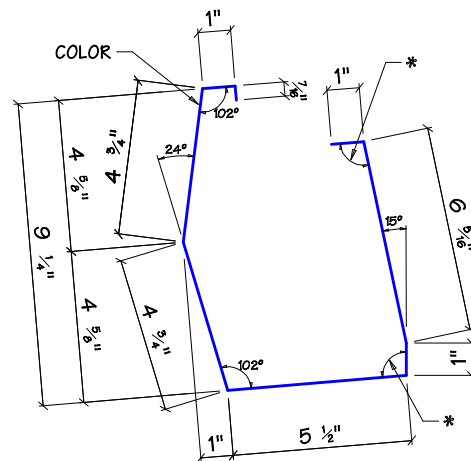

"SS" RAKE TRIM - MK T51

"SS" VARIABLE TERMINATION - MK T52

"SS" RAKE SLIDE - MK T53

"SS" GUTTER - MK T54

"SS" EAVE TRIM - MK T55

"SS" HIGH SIDE EAVE TRIM - MK T56

"SS" GUTTER - MK T57

* VARIES WITH ROOF PITCH

STANDARD TRIM

TRIM DETAILS

DRAWING

ST-116