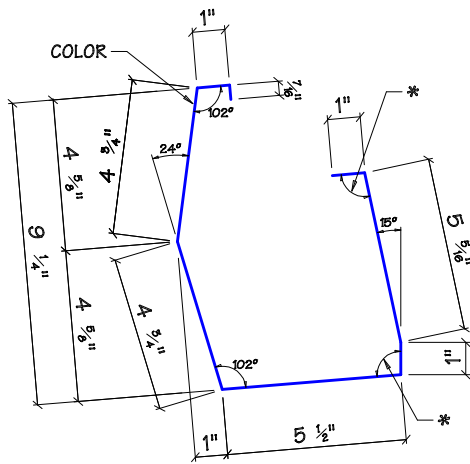

"SS" RAKE TRIM - MK T51

"SS" VARIABLE TERMINATION - MK T52

"SS" RAKE SLIDE - MK T53

"SS" GUTTER - MK T54

"SS" EAVE TRIM - MK T55

"SS" HIGH SIDE EAVE TRIM - MK T56

"SS" GUTTER - MK T57

* VARIES WITH ROOF PITCH

STANDARD TRIM

TRIM DETAILS

DRAWING

ST-116