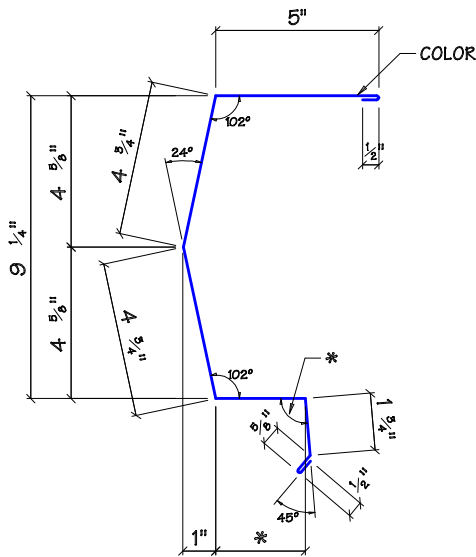

"SS" RAKE TRIM - MK T51

"SS" VARIABLE TERMINATION - MK T52

"SS" RAKE SLIDE - MK T53

"SS" GUTTER - MK T54

"SS" EAVE TRIM - MK T55

"SS" HIGH SIDE EAVE TRIM - MK T56

"SS" GUTTER - MK T57

* VARIES WITH ROOF PITCH

STANDARD TRIM

TRIM DETAILS

DRAWING

ST-116