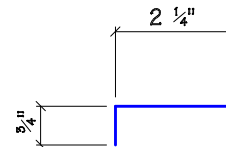

TERMINATION TRIM - MK T64
22GA GALVALUME