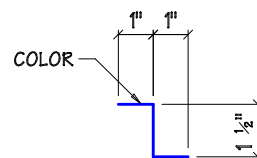

"SS" RIDGE FLASH - MK T59
(FOR USE WITHOUT RIDGE VENTS)

"SS" RIDGE FLASH - MK T60
(FOR USE WITH RIDGE VENTS)

* VARIES WITH ROOF PITCH

"SS" RIDGE FLASH END CAP - MK T61
(USE WITH T59)

"SS" RIDGE FLASH END CAP - MK T62
(USE WITH T60)

"SS" EAVE TRIM - MK T63

TERMINATION TRIM - MK T64
22GA GALVALUME

"SS" ZEE TRIM - MK T58

STANDARD TRIM
TRIM DETAILS

DRAWING ST-117
