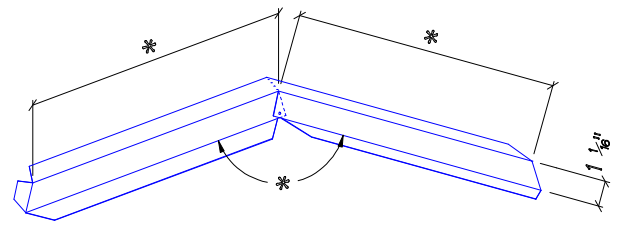

"SS" RIDGE FLASH - MK T59
(FOR USE WITHOUT RIDGE VENTS)

"SS" RIDGE FLASH - MK T60
(FOR USE WITH RIDGE VENTS)

* VARIES WITH ROOF PITCH

"SS" RIDGE FLASH END CAP - MK T61
(USE WITH T59)

"SS" RIDGE FLASH END CAP - MK T62
(USE WITH T60)