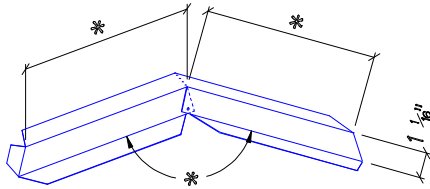

"SS" RIDGE FLASH - MK T59
(FOR USE WITHOUT RIDGE VENTS)

"SS" RIDGE FLASH - MK T60
(FOR USE WITH RIDGE VENTS)

* VARIES WITH ROOF PITCH

"SS" RIDGE FLASH END CAP - MK T61
(USE WITH T59)

"SS" RIDGE FLASH END CAP - MK T62
(USE WITH T60)

"SS" EAVE TRIM - MK T63

TERMINATION TRIM - MK T64
22GA GALVALUME

"SS" ZEE TRIM - MK T58

STANDARD TRIM
TRIM DETAILS

DRAWING ST-117
