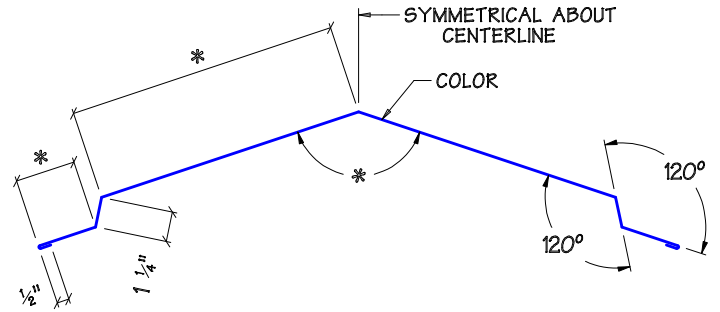

"SS" RIDGE FLASH - MK T59
(FOR USE WITHOUT RIDGE VENTS)

"SS" RIDGE FLASH - MK T60
(FOR USE WITH RIDGE VENTS)

* VARIES WITH ROOF PITCH

"SS" RIDGE FLASH END CAP - MK T61
(USE WITH T59)

"SS" RIDGE FLASH END CAP - MK T62
(USE WITH T60)