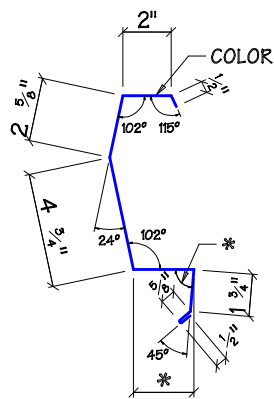

"SS" RIDGE FLASH - MK T59
(FOR USE WITHOUT RIDGE VENTS)

"SS" RIDGE FLASH - MK T60
(FOR USE WITH RIDGE VENTS)

* VARIES WITH ROOF PITCH

"SS" RIDGE FLASH END CAP - MK T61
(USE WITH T59)

"SS" RIDGE FLASH END CAP - MK T62
(USE WITH T60)

"SS" EAVE TRIM - MK T63

TERMINATION TRIM - MK T64
22GA GALVALUME

"SS" ZEE TRIM - MK T58

STANDARD TRIM
TRIM DETAILS

DRAWING ST-117
