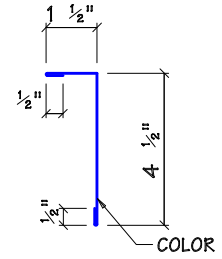

CORNER TRIM - MK T65

INSIDE CORNER TRIM - MK T66

LINER TRIM - MK T67

LINER CAP TRIM - MK T68
("R" PANEL)

LINER CAP TRIM - MK T69
("U" PANEL)

LEAN-TO FLASHING - MK T70

LEAN-TO FLASHING - MK T71

TIE-IN FLASHING - MK T72

PARTITION TRIM - MK T75

PARTITION TRIM - MK T76

DRIP TRIM - MK T77
("R" PANEL)

DRIP TRIM - MK T78
("U" PANEL)

STANDARD TRIM

TRIM DETAILS

DRAWING

ST-118