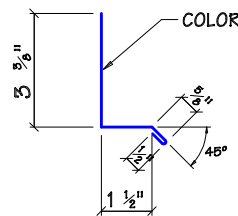

CORNER TRIM - MK T65

INSIDE CORNER TRIM - MK T66

LINER TRIM - MK T67

LINER CAP TRIM - MK T68
("R" PANEL)

LINER CAP TRIM - MK T69
("U" PANEL)

LEAN-TO FLASHING - MK T70

LEAN-TO FLASHING - MK T71

TIE-IN FLASHING - MK T72

PARTITION TRIM - MK T75

PARTITION TRIM - MK T76

DRIP TRIM - MK T77
("R" PANEL)

DRIP TRIM - MK T78
("U" PANEL)

STANDARD TRIM

TRIM DETAILS

DRAWING

ST-118