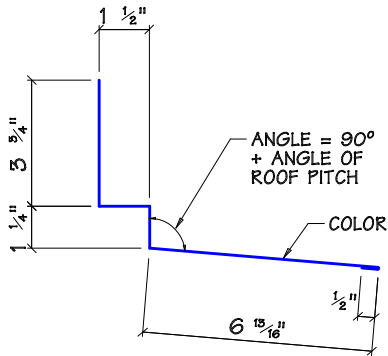

CORNER TRIM - MK T65

INSIDE CORNER TRIM - MK T66

LINER TRIM - MK T67

LINER CAP TRIM - MK T68
("R" PANEL)

LINER CAP TRIM - MK T69
("U" PANEL)

LEAN-TO FLASHING - MK T70

LEAN-TO FLASHING - MK T71

TIE-IN FLASHING - MK T72

PARTITION TRIM - MK T75

PARTITION TRIM - MK T76

DRIP TRIM - MK T77
("R" PANEL)

DRIP TRIM - MK T78
("U" PANEL)

STANDARD TRIM

TRIM DETAILS

DRAWING

ST-118