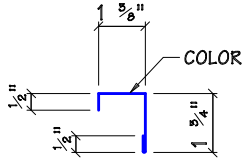

CORNER TRIM - MK T65

INSIDE CORNER TRIM - MK T66

LINER TRIM - MK T67

LINER CAP TRIM - MK T68
("R" PANEL)

LINER CAP TRIM - MK T69
("U" PANEL)

LEAN-TO FLASHING - MK T70

LEAN-TO FLASHING - MK T71

TIE-IN FLASHING - MK T72

PARTITION TRIM - MK T75

PARTITION TRIM - MK T76

DRIP TRIM - MK T77
("R" PANEL)

DRIP TRIM - MK T78
("U" PANEL)

STANDARD TRIM

TRIM DETAILS

DRAWING

ST-118