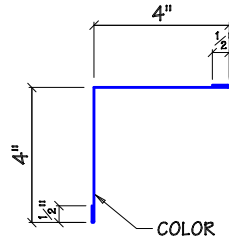

CORNER TRIM - MK T65

INSIDE CORNER TRIM - MK T66

LINER TRIM - MK T67

LINER CAP TRIM - MK T68
("R" PANEL)

LINER CAP TRIM - MK T69
("U" PANEL)

LEAN-TO FLASHING - MK T70

LEAN-TO FLASHING - MK T71

TIE-IN FLASHING - MK T72

PARTITION TRIM - MK T75

PARTITION TRIM - MK T76

DRIP TRIM - MK T77
("R" PANEL)

DRIP TRIM - MK T78
("U" PANEL)

STANDARD TRIM

TRIM DETAILS

DRAWING

ST-118