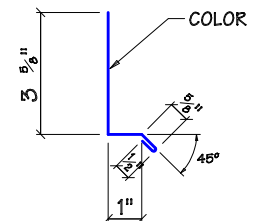

CORNER TRIM - MK T65

INSIDE CORNER TRIM - MK T66

LINER TRIM - MK T67

LINER CAP TRIM - MK T68
("R" PANEL)

LINER CAP TRIM - MK T69
("U" PANEL)

LEAN-TO FLASHING - MK T70

LEAN-TO FLASHING - MK T71

TIE-IN FLASHING - MK T72

PARTITION TRIM - MK T75

PARTITION TRIM - MK T76

DRIP TRIM - MK T77
("R" PANEL)

DRIP TRIM - MK T78
("U" PANEL)

STANDARD TRIM

TRIM DETAILS

DRAWING

ST-118