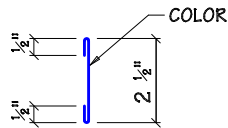

CORNER TRIM - MK T65

INSIDE CORNER TRIM - MK T66

LINER TRIM - MK T67

LINER CAP TRIM - MK T68
("R" PANEL)

LINER CAP TRIM - MK T69
("U" PANEL)

LEAN-TO FLASHING - MK T70

LEAN-TO FLASHING - MK T71

TIE-IN FLASHING - MK T72

PARTITION TRIM - MK T75

PARTITION TRIM - MK T76

DRIP TRIM - MK T77
("R" PANEL)

DRIP TRIM - MK T78
("U" PANEL)

STANDARD TRIM

TRIM DETAILS

DRAWING

ST-118