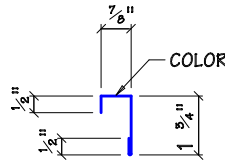

CORNER TRIM - MK T65

INSIDE CORNER TRIM - MK T66

LINER TRIM - MK T67

LINER CAP TRIM - MK T68
("R" PANEL)

LINER CAP TRIM - MK T69
("U" PANEL)

LEAN-TO FLASHING - MK T70

LEAN-TO FLASHING - MK T71

TIE-IN FLASHING - MK T72

PARTITION TRIM - MK T75

PARTITION TRIM - MK T76

DRIP TRIM - MK T77
("R" PANEL)

DRIP TRIM - MK T78
("U" PANEL)

STANDARD TRIM

TRIM DETAILS

DRAWING

ST-118