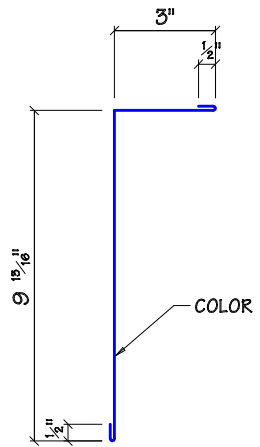

CORNER TRIM - MK T65

INSIDE CORNER TRIM - MK T66

LINER TRIM - MK T67

LINER CAP TRIM - MK T68
("R" PANEL)

LINER CAP TRIM - MK T69
("U" PANEL)

LEAN-TO FLASHING - MK T70

LEAN-TO FLASHING - MK T71

TIE-IN FLASHING - MK T72

PARTITION TRIM - MK T75

PARTITION TRIM - MK T76

DRIP TRIM - MK T77
("R" PANEL)

DRIP TRIM - MK T78
("U" PANEL)

STANDARD TRIM

TRIM DETAILS

DRAWING

ST-118