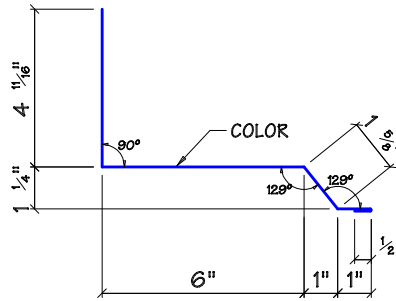

CORNER TRIM - MK T65

INSIDE CORNER TRIM - MK T66

LINER TRIM - MK T67

LINER CAP TRIM - MK T68
("R" PANEL)

LINER CAP TRIM - MK T69
("U" PANEL)

LEAN-TO FLASHING - MK T70

LEAN-TO FLASHING - MK T71

TIE-IN FLASHING - MK T72

PARTITION TRIM - MK T75

PARTITION TRIM - MK T76

DRIP TRIM - MK T77
("R" PANEL)

DRIP TRIM - MK T78
("U" PANEL)

STANDARD TRIM

TRIM DETAILS

DRAWING

ST-118