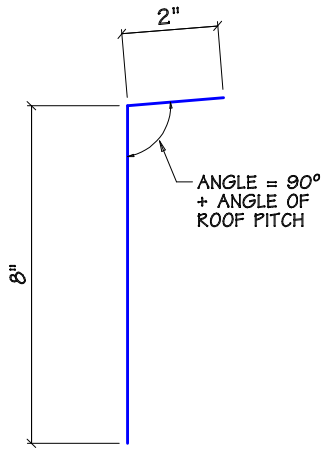

MASONRY FLASHING - MK T79

LINER TRIM - MK T80

**MASONRY FLASHING - MK T81
(BELOW GUTTER)**

EAVE STRUT COVER - MK T82

TILT-WALL FLASHING - MK T83

DRIP TRIM - MK T84

GUTTER BACK SPLASH - MK T85

UL90 SKYLIGHT TRIM - MK T86