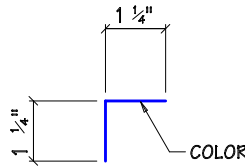

MASONRY FLASHING - MK T79

LINER TRIM - MK T80

**MASONRY FLASHING - MK T81
(BELOW GUTTER)**

EAVE STRUT COVER - MK T82

TILT-WALL FLASHING - MK T83

DRIP TRIM - MK T84

GUTTER BACK SPLASH - MK T85

UL90 SKYLIGHT TRIM - MK T86