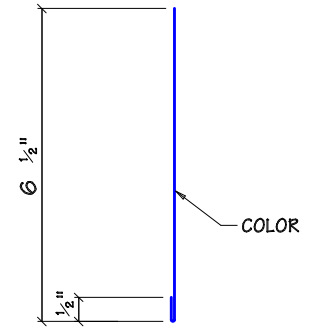

MASONRY FLASHING - MK T79

LINER TRIM - MK T80

**MASONRY FLASHING - MK T81
(BELOW GUTTER)**

EAVE STRUT COVER - MK T82

TILT-WALL FLASHING - MK T83

DRIP TRIM - MK T84

GUTTER BACK SPLASH - MK T85

UL90 SKYLIGHT TRIM - MK T86