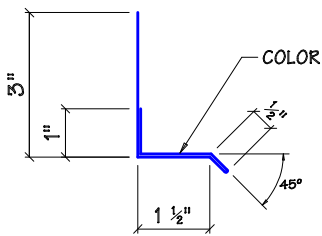

MASONRY FLASHING - MK T79

LINER TRIM - MK T80

**MASONRY FLASHING - MK T81
(BELOW GUTTER)**

EAVE STRUT COVER - MK T82

TILT-WALL FLASHING - MK T83

DRIP TRIM - MK T84

GUTTER BACK SPLASH - MK T85

UL90 SKYLIGHT TRIM - MK T86