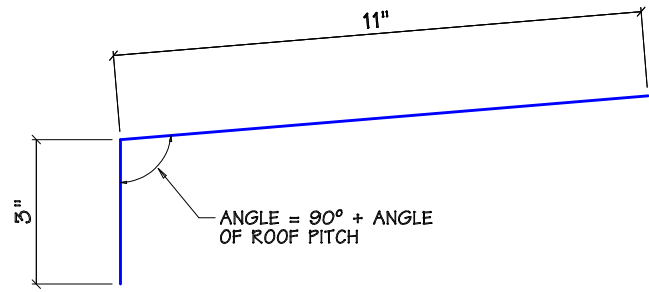

MASONRY FLASHING - MK T79

LINER TRIM - MK T80

**MASONRY FLASHING - MK T81
(BELOW GUTTER)**

EAVE STRUT COVER - MK T82

TILT-WALL FLASHING - MK T83

DRIP TRIM - MK T84

GUTTER BACK SPLASH - MK T85

UL90 SKYLIGHT TRIM - MK T86