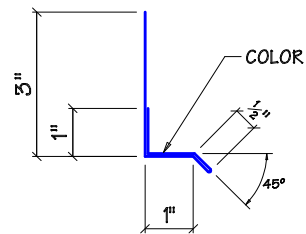

MASONRY FLASHING - MK T79

LINER TRIM - MK T80

**MASONRY FLASHING - MK T81
(BELOW GUTTER)**

EAVE STRUT COVER - MK T82

TILT-WALL FLASHING - MK T83

DRIP TRIM - MK T84

GUTTER BACK SPLASH - MK T85

UL90 SKYLIGHT TRIM - MK T86

MASONRY BACK SPLASH - MK T87

DRIP TRIM - MK T89

| | | |
|--|---------------|--------------------------|
|  <p>TYLER BUILDING SYSTEMS, L.P. P.O. BOX 130819 • TYLER, TEXAS 75713</p> | STANDARD TRIM | DRAWING ST-119 |
| | TRIM DETAILS | |