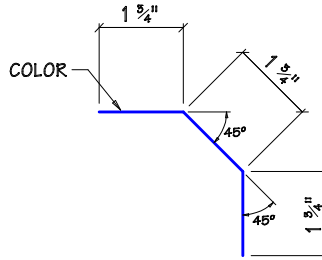

MASONRY FLASHING - MK T79

LINER TRIM - MK T80

**MASONRY FLASHING - MK T81
(BELOW GUTTER)**

EAVE STRUT COVER - MK T82

TILT-WALL FLASHING - MK T83

DRIP TRIM - MK T84

GUTTER BACK SPLASH - MK T85

UL90 SKYLIGHT TRIM - MK T86