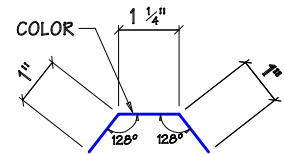

MASONRY FLASHING - MK T79

LINER TRIM - MK T80

**MASONRY FLASHING - MK T81
(BELOW GUTTER)**

EAVE STRUT COVER - MK T82

TILT-WALL FLASHING - MK T83

DRIP TRIM - MK T84

GUTTER BACK SPLASH - MK T85

UL90 SKYLIGHT TRIM - MK T86