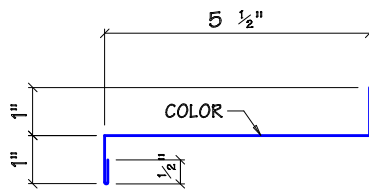

MASONRY FLASHING - MK T79

LINER TRIM - MK T80

**MASONRY FLASHING - MK T81
(BELOW GUTTER)**

EAVE STRUT COVER - MK T82

TILT-WALL FLASHING - MK T83

DRIP TRIM - MK T84

GUTTER BACK SPLASH - MK T85

UL90 SKYLIGHT TRIM - MK T86