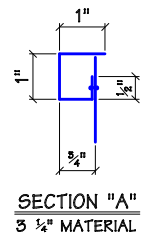

**CONDUCTOR HEAD - MK T97**

**CONDUCTOR HEAD AS SHOWN - MK T98A**

**CONDUCTOR HEAD OPP HAND - MK T98B**

 <p>TYLER BUILDING SYSTEMS, L.P. P.O. BOX 130819 • TYLER, TEXAS 75713</p>	STANDARD TRIM	DRAWING <b>ST-121</b>
	TRIM DETAILS	