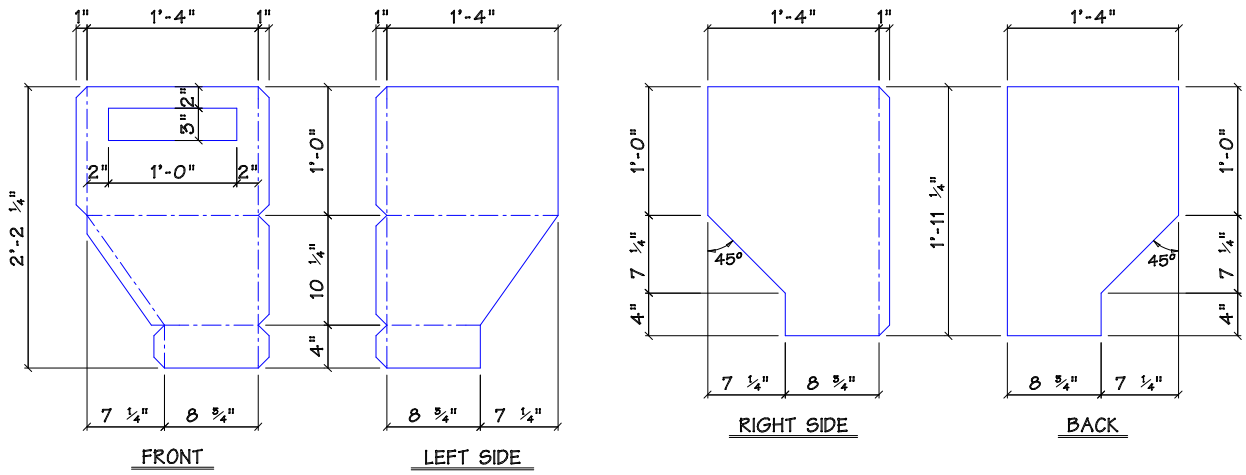

**CONDUCTOR HEAD - MK T97**

**CONDUCTOR HEAD AS SHOWN - MK T98A**

**CONDUCTOR HEAD OPP HAND - MK T98B**

 <p>TYLER BUILDING SYSTEMS, L.P. P.O. BOX 130819 • TYLER, TEXAS 75713</p>	STANDARD TRIM	DRAWING <b>ST-121</b>
	TRIM DETAILS	