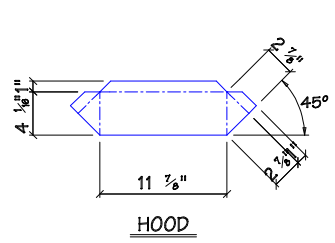

**CONDUCTOR HEAD - MK T97**

**CONDUCTOR HEAD AS SHOWN - MK T98A**

**CONDUCTOR HEAD OPP HAND - MK T98B**

 <p>TYLER BUILDING SYSTEMS, L.P. P.O. BOX 130819 • TYLER, TEXAS 75713</p>	STANDARD TRIM	DRAWING <b>ST-121</b>
	TRIM DETAILS	