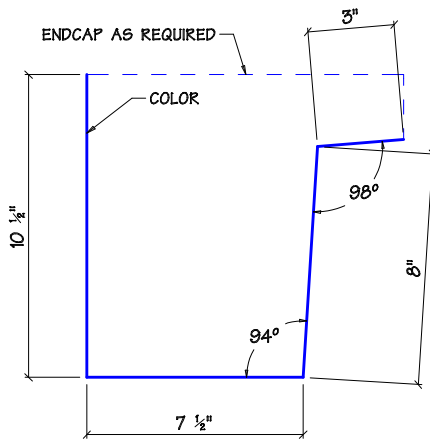

FASCIA NOSE TRIM - MK T110

TRIM MARK	FASCIA PNL. TYPE	BACK PNL. TYPE	DIM. "A"	MAT'L
T120	"R" PNL.	"R" PNL.	10 3/4"	17 3/4"
T121	"R" PNL.	"U" PNL.	10 1/4"	17 1/4"
T122	"U" PNL.	"U" PNL.	9 3/4"	16 3/4"

FASCIA CAP TRIM - MK T120, T121 or T122

VALLEY GUTTER - MK T130

RAKE TRIM - MK T135

EXTENSION RAKE TRIM - MK T137

PARTITION WALL TRIM - MK T139

STANDARD TRIM

TRIM DETAILS

DRAWING

ST-123