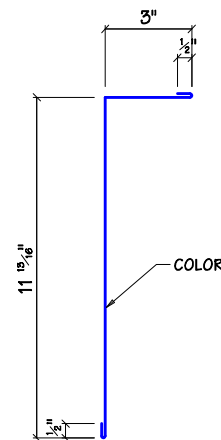

FASCIA NOSE TRIM - MK T110

TRIM MARK	FASCIA PNL. TYPE	BACK PNL. TYPE	DIM. "A"	MAT'L
T120	"R" PNL.	"R" PNL.	10 3/4"	17 3/4"
T121	"R" PNL.	"U" PNL.	10 1/4"	17 1/4"
T122	"U" PNL.	"U" PNL.	9 3/4"	16 3/4"

FASCIA CAP TRIM - MK T120, T121 or T122

VALLEY GUTTER - MK T130

RAKE TRIM - MK T135

EXTENSION RAKE TRIM - MK T137

PARTITION WALL TRIM - MK T139

STANDARD TRIM

TRIM DETAILS

DRAWING

ST-123