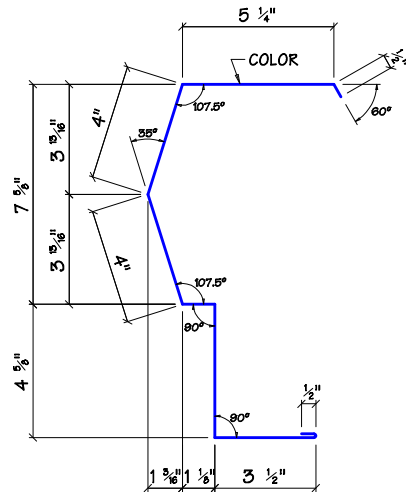

FASCIA NOSE TRIM - MK T110

TRIM MARK	FASCIA PNL. TYPE	BACK PNL. TYPE	DIM. "A"	MAT'L
T120	"R" PNL.	"R" PNL.	10 3/4"	17 3/4"
T121	"R" PNL.	"U" PNL.	10 1/4"	17 1/4"
T122	"U" PNL.	"U" PNL.	9 3/4"	16 3/4"

FASCIA CAP TRIM - MK T120, T121 or T122

VALLEY GUTTER - MK T130

RAKE TRIM - MK T135

EXTENSION RAKE TRIM - MK T137

PARTITION WALL TRIM - MK T139

STANDARD TRIM

TRIM DETAILS

DRAWING

ST-123