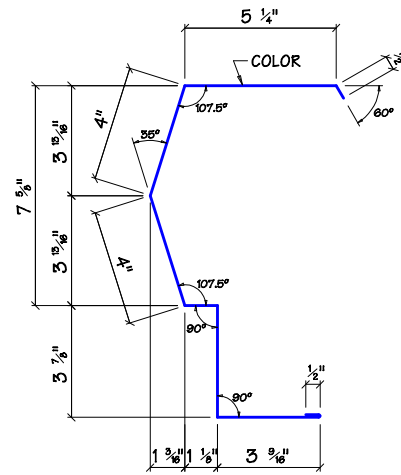

FASCIA NOSE TRIM - MK T110

TRIM MARK	FASCIA PNL. TYPE	BACK PNL. TYPE	DIM. "A"	MAT'L
T120	"R" PNL.	"R" PNL.	10 3/4"	17 3/4"
T121	"R" PNL.	"U" PNL.	10 1/4"	17 1/4"
T122	"U" PNL.	"U" PNL.	9 3/4"	16 3/4"

FASCIA CAP TRIM - MK T120, T121 or T122

VALLEY GUTTER - MK T130

RAKE TRIM - MK T135

EXTENSION RAKE TRIM - MK T137

PARTITION WALL TRIM - MK T139

STANDARD TRIM

TRIM DETAILS

DRAWING

ST-123