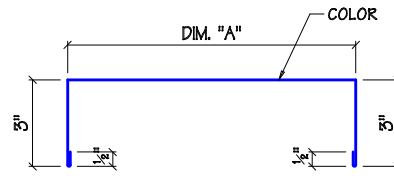

FASCIA NOSE TRIM - MK T110

TRIM MARK	FASCIA PNL. TYPE	BACK PNL. TYPE	DIM. "A"	MAT'L
T120	"R" PNL.	"R" PNL.	10 3/4"	17 3/4"
T121	"R" PNL.	"U" PNL.	10 1/4"	17 1/4"
T122	"U" PNL.	"U" PNL.	9 3/4"	16 3/4"

FASCIA CAP TRIM - MK T120, T121 or T122

VALLEY GUTTER - MK T130

RAKE TRIM - MK T135

EXTENSION RAKE TRIM - MK T137

PARTITION WALL TRIM - MK T139

STANDARD TRIM

TRIM DETAILS

DRAWING

ST-123