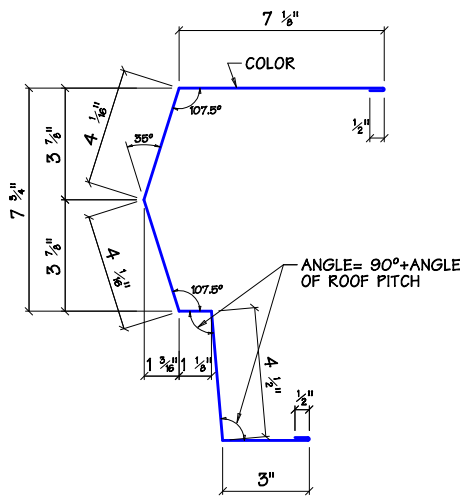

**PURLIN EXTENSION TRIM - MK T141**

**EAVE TRIM - MK T143**

**EAVE TRIM - MK T144**

**EAVE GUTTER - MK T150**

**EAVE EXTENSION TRIM - MK T152**  
"REV U" SOFFIT PANEL

**GUTTER STRAP TRIM - MK T151**

**EAVE EXTENSION TRIM - MK T153**  
"L12" SOFFIT PANEL

\* VARIES WITH ROOF PITCH

STANDARD TRIM

TRIM DETAILS

DRAWING

ST-124