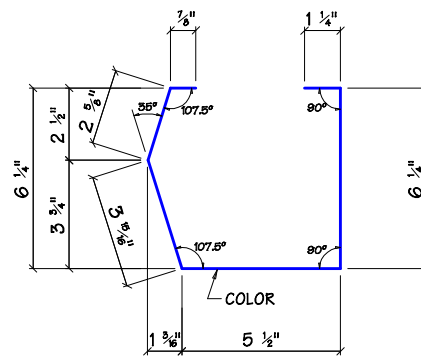

**PURLIN EXTENSION TRIM - MK T141**

**EAVE TRIM - MK T143**

**EAVE TRIM - MK T144**

**EAVE GUTTER - MK T150**

**EAVE EXTENSION TRIM - MK T152**  
"REV U" SOFFIT PANEL

**GUTTER STRAP TRIM - MK T151**

**EAVE EXTENSION TRIM - MK T153**  
"L12" SOFFIT PANEL