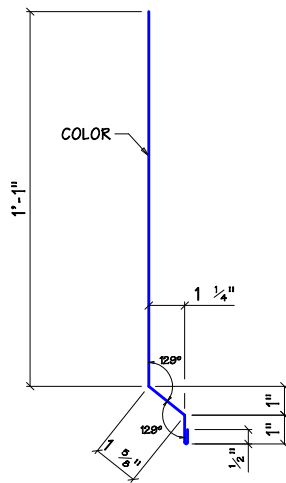

TRIM MARK	DIM. "A"	MAT'L.
T90-6	6"	21"
T90-7	7"	22"
T90-8	8"	23"
T90-9	9"	24"
T90-10	10"	25"
T90-11	11"	26"

DOWNSPOUT STRAP - MK T116

"SS" RAKE TRIM - MK T90

TIE-IN TRIM - MK T167

STANDARD TRIM
TRIM DETAILS

DRAWING ST-125
