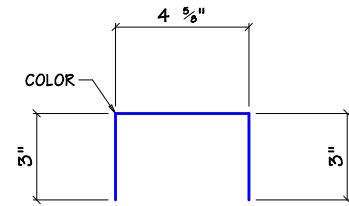

TRIM MARK	DIM. "A"	MAT'L.
T90-6	6"	21"
T90-7	7"	22"
T90-8	8"	23"
T90-9	9"	24"
T90-10	10"	25"
T90-11	11"	26"

DOWNSPOUT STRAP - MK T116

"SS" RAKE TRIM - MK T90

TIE-IN TRIM - MK T167

STANDARD TRIM
TRIM DETAILS